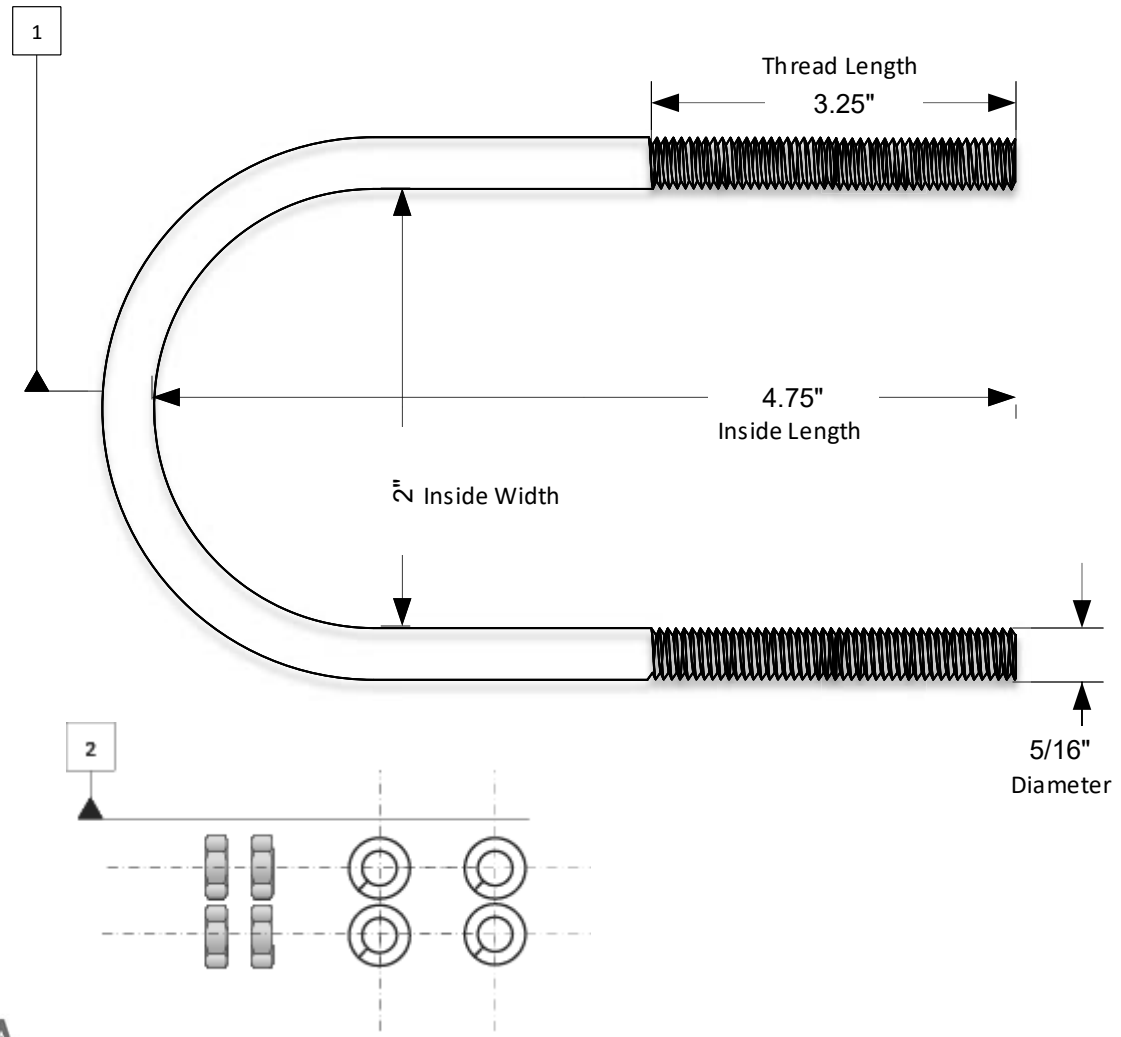

ITEM	QTY.	PART NO.	DESCRIPTION
1	2	RB2	Round U-Bolt - 5/16"x3"x3.25"
2	2	SKP	5/16" Kept Nuts
3	2	SAC	3" Alligator Clamps

LABEL

3S-SM-CL

DESCRIPTION

Designed to support most WiFi , PCS , Cellular and TV Antennas.
 Zinc-plated
 Supports Pipe dia 1.00" to 2.00"