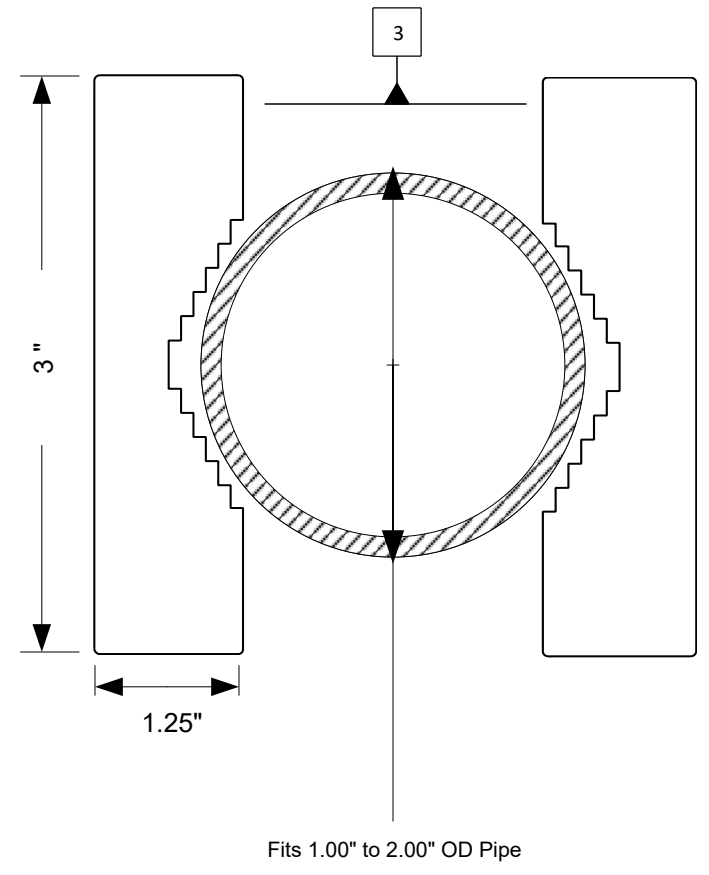

ITEM	QTY.	PART NO.	DESCRIPTION
1	2	RB2	Round U-Bolt - 5/16"x3"x3.25"
2	2	SKP	5/16" Kept Nuts
3	2	SAC	3" Alligator Clamps

LABEL

3S-SM-CL

DESCRIPTION

Designed to support most WiFi , PCS , Cellular and TV Antennas.
 Zinc-plated
 Supports Pipe dia 1.00" to 2.00"